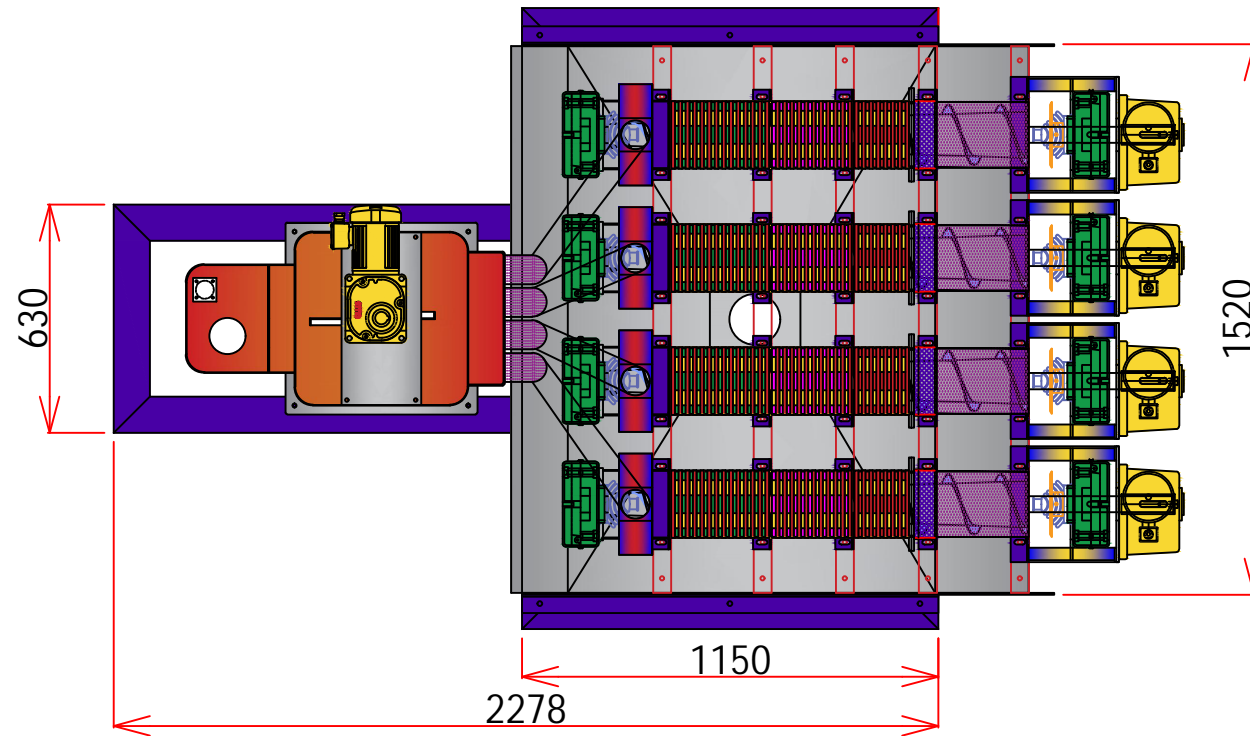

S-RT 204 TYPE

LAPUTA - *Snake*

For clean Aqua
Perfect, Research for sludge
Pleasant Our World, Korea

Multi-Disk type Screw press-S-RT-204 Dewatering Machine

S-RT 204 TYPE

KOREA

Email: - Sludge21@Gmail.com

Add: 1 Dong 230-17, Eunhaengnamu-ro,
Yanggam-myeon, Hwaseong-si,
Gyeonggi-do, 18633, Korea

Tell: +82 2561 9959

Designed By:	Drawing By:	Checker By:	Scale: None	Date:
Project: S-RT-204	Title: Assembly		Sheet: Drawing No:	

Dewatering Machine Detail-S-RT-204

S-RT 204 TYPE

TOP VIEW

FRONT VIEW

LEFT VIEW

Add: 1 Dong 230-17, Eunhaengnamu-ro,
Yanggam-myeon, Hwaseong-si,
Gyeonggi-do, 18633, Korea
Tell: +82 2561 9959

Designed By:	Drawing By:	Checker By:	Scale: None	Date:
Project: S-RT-204	Title: 200 Type Screw		Sheet: Drawing No:	

Sludge Mixing Tank Detail-S-RT-204

S-RT 204 TYPE

Add: 1 Dong 230-17, Eunhaengnamu-ro,
 Yanggam-myeon, Hwaseong-si,
 Gyeonggi-do, 18633, Korea
 Tell: +82 2561 9959

Designed By:	Drawing By:	Checker By:	Scale: None	Date:
Project: S-RT-204		Title: 200 Type Screw	Sheet: Drawing No:	