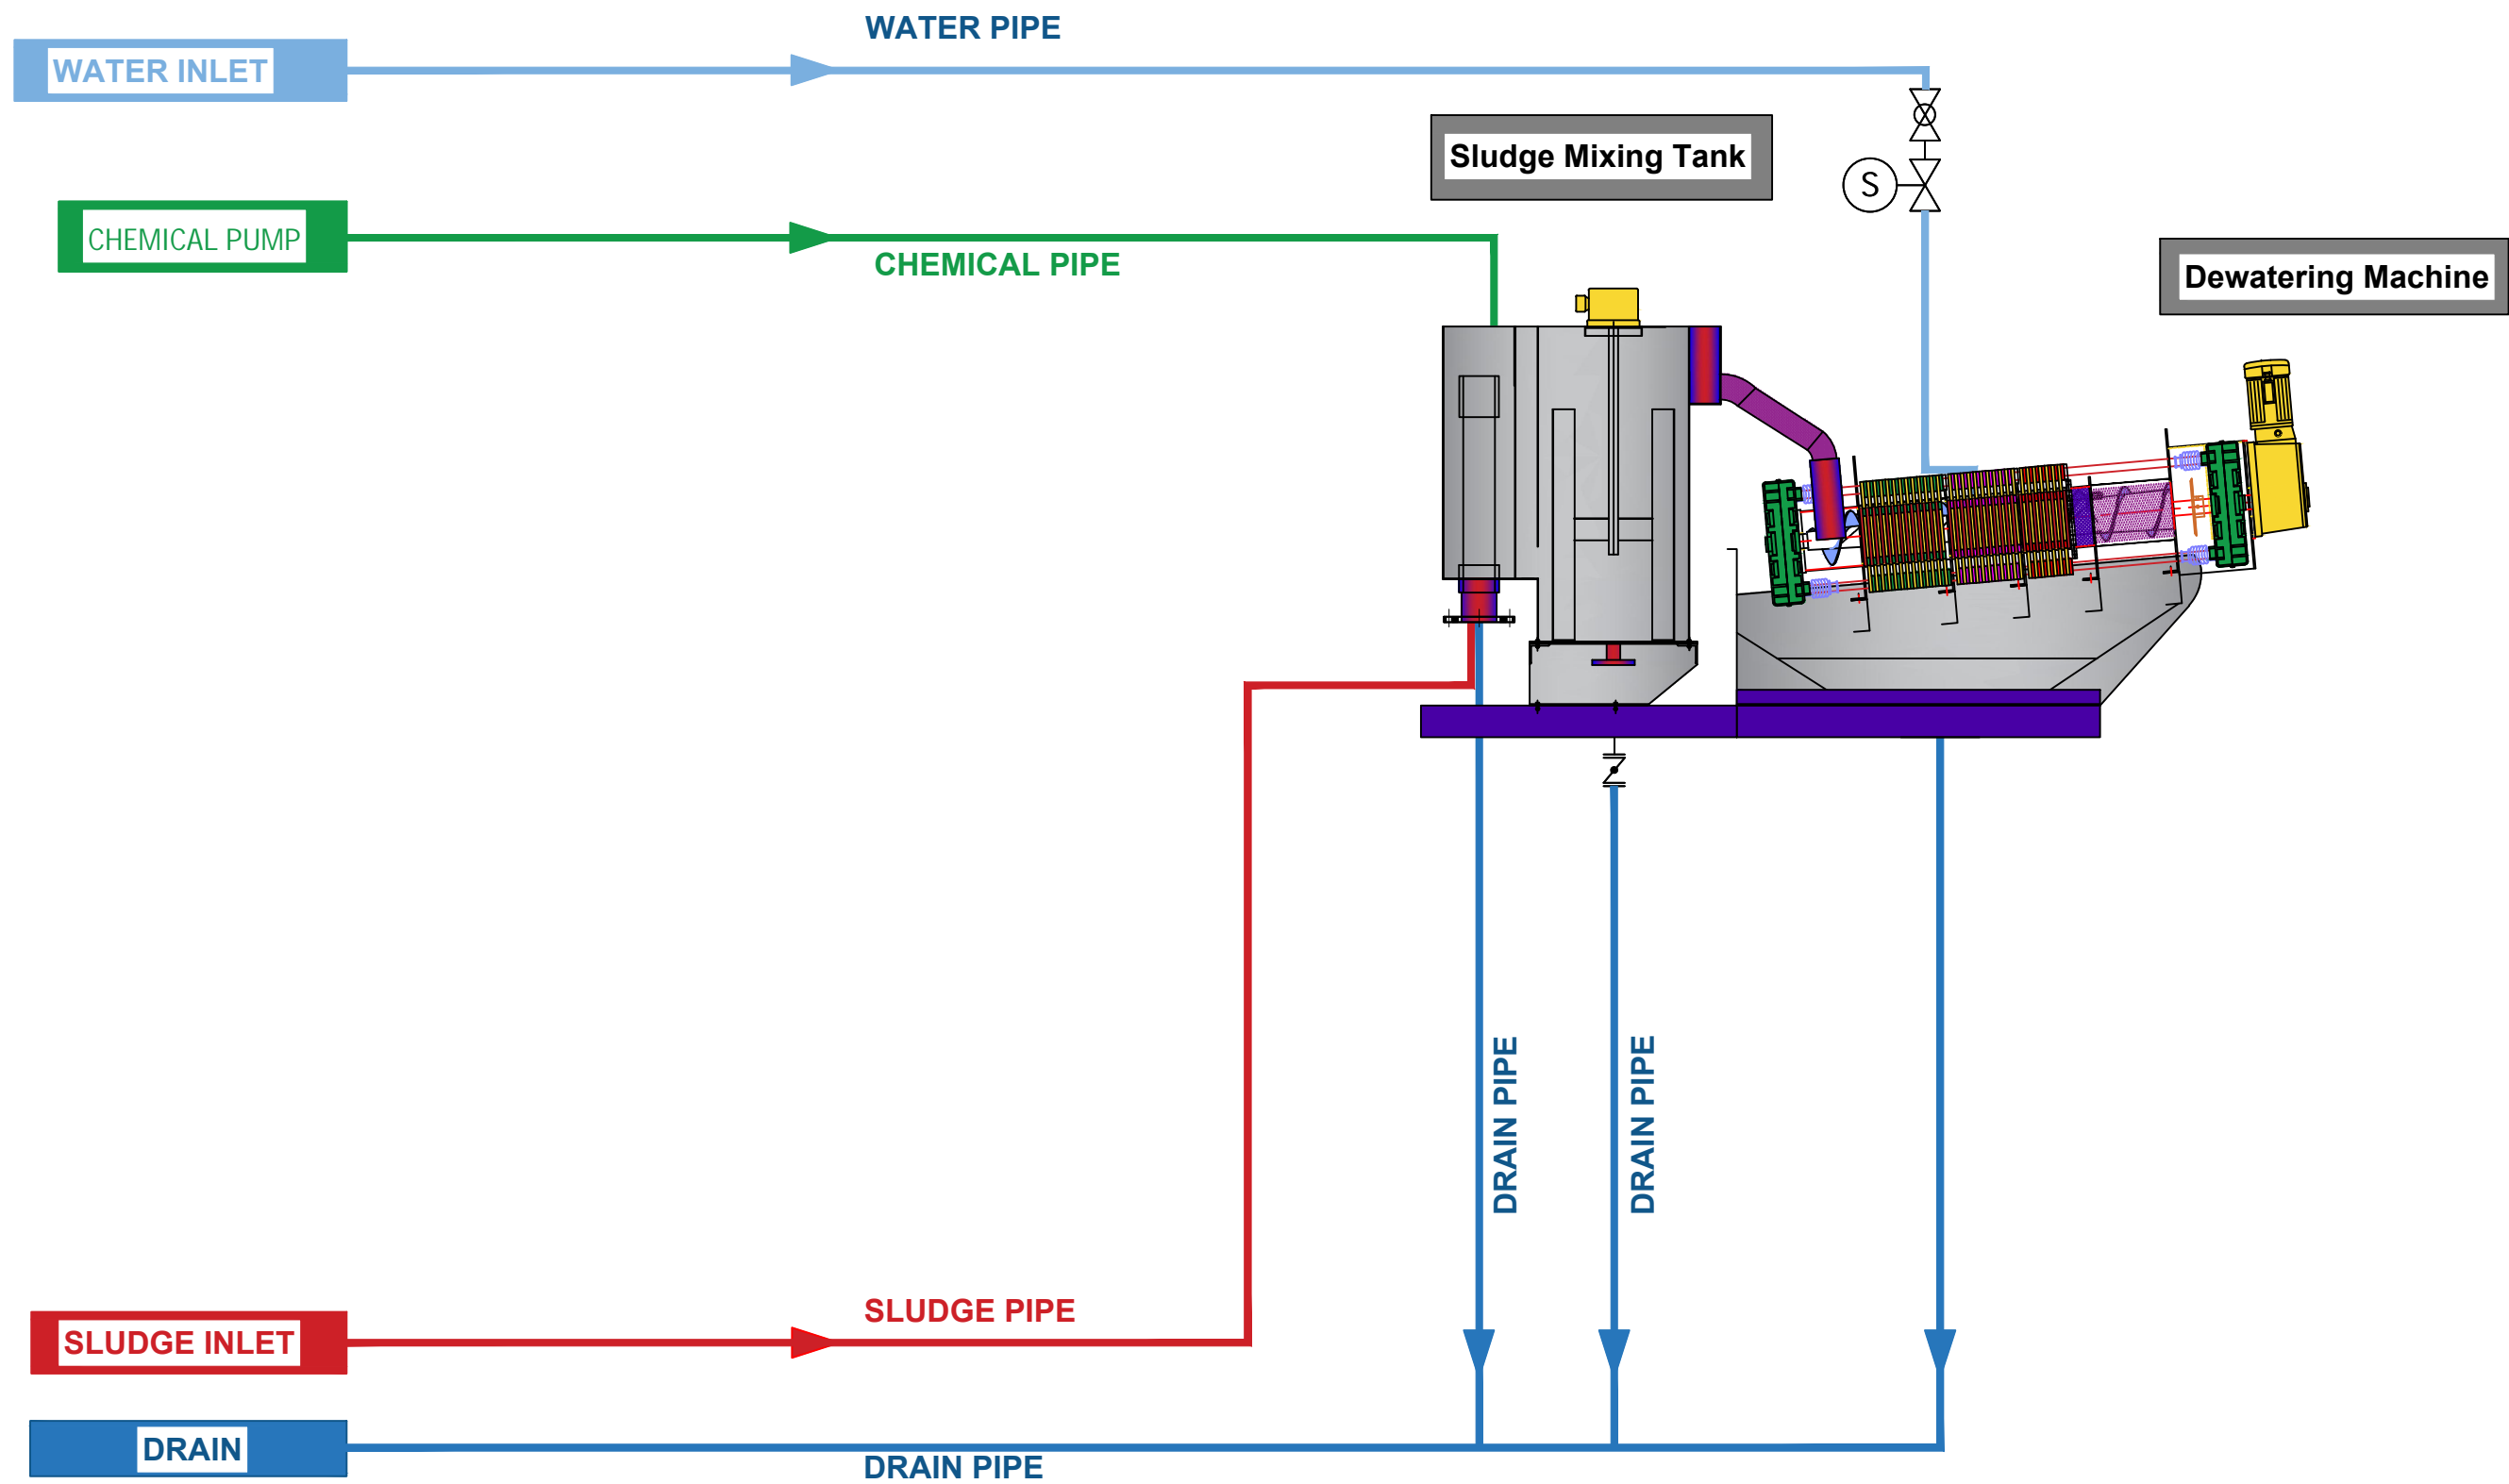

P & ID

S-RT 204 TYPE

KOREA
Email: - Sludge21@Gmail.com

Add: 1 Dong 230-17, Eunhaengnamu-ro,
Yanggam-myeon, Hwaseong-si,
Gyeonggi-do, 18633, Korea
Tell: +82 2561 9959

Designed By:	Drawing By:	Checker By:	Scale: None	Date:
Project:	Title:		Sheet:	
S-RT-204	P& ID		Drawing No: