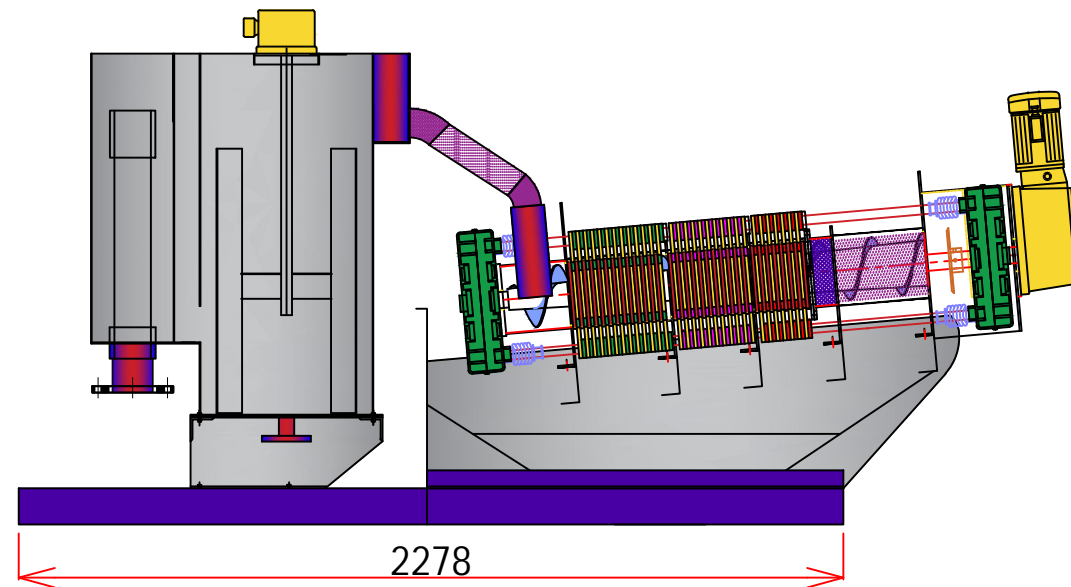

S-RT 204 TYPE

LAPUTA - *Snake*

For clean Aqua
Perfect, Research for sludge
Pleasant Our World, Korea

Multi-Disk type Screw press-S-RT-204 Dewatering Machine

S-RT 204 TYPE

KOREA

Email: - Sludge21@Gmail.com

Add: 1 Dong 230-17, Eunhaengnamu-ro,
Yanggam-myeon, Hwaseong-si,
Gyeonggi-do, 18633, Korea

Tell: +82 2561 9959

Designed By:	Drawing By:	Checker By:	Scale: None	Date:
Project: S-RT-204	Title: Assembly		Sheet: Drawing No:	

Dewatering Machine Detail-S-RT-204

S-RT 204 TYPE

TOP VIEW

FRONT VIEW

LEFT VIEW

Sludge Mixing Tank Detail-S-RT-204

S-RT 204 TYPE

Add: 1 Dong 230-17, Eunhaengnamu-ro,
 Yanggam-myeon, Hwaseong-si,
 Gyeonggi-do, 18633, Korea
 Tell: +82 2561 9959

Designed By:	Drawing By:	Checker By:	Scale: None	Date:
Project: S-RT-204		Title: 200 Type Screw	Sheet: Drawing No:	