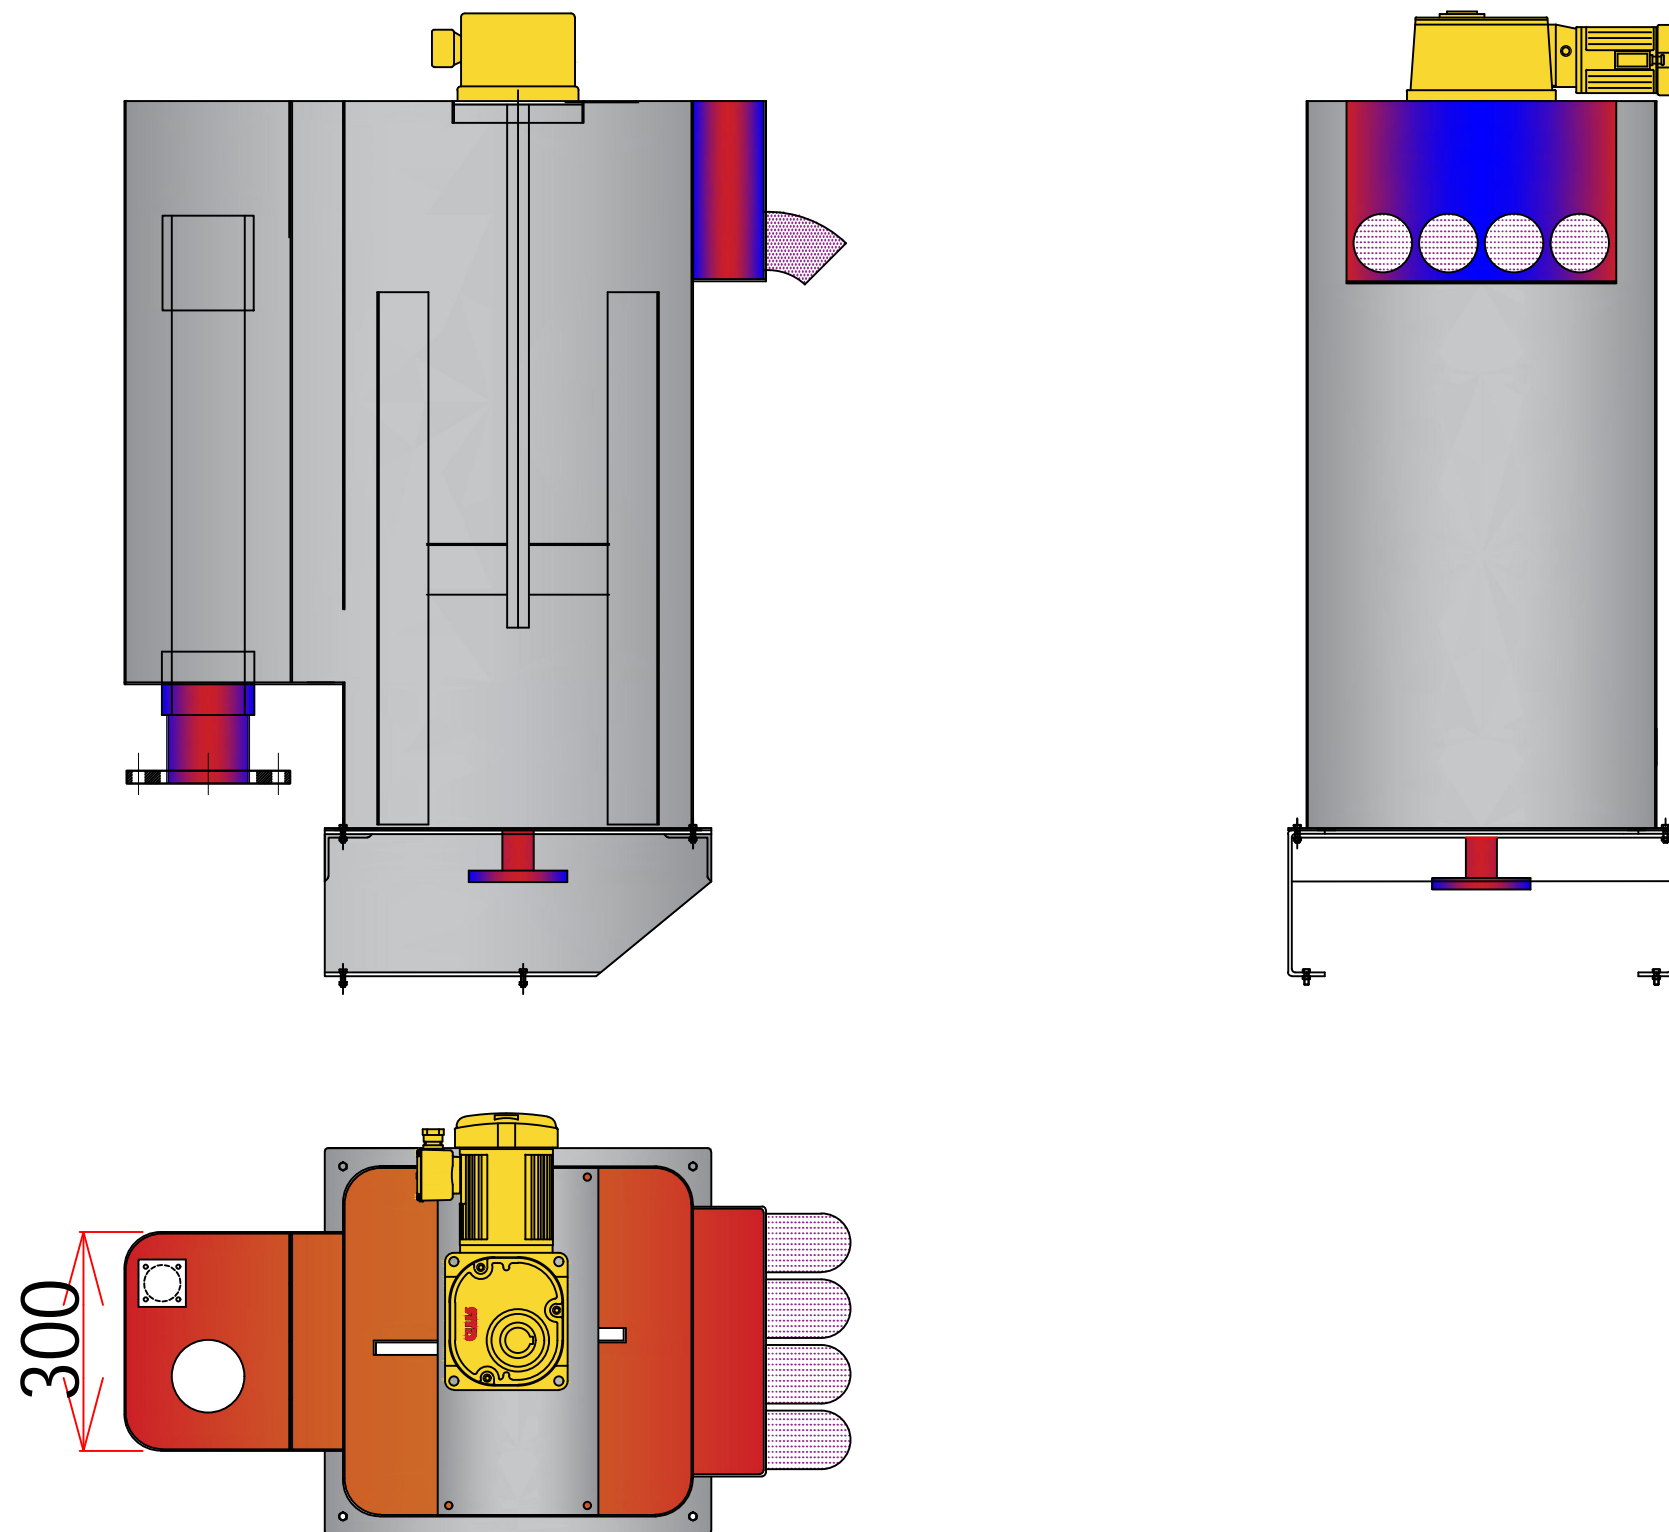

Tell: +82 2561 9959

Designed By:	Drawing By:	Checker By:	Scale: None	Date:
Project: S-RT-204	Title: Assembly		Sheet: Drawing No:	

Dewatering Machine Detail-S-RT-204

S-RT 204 TYPE

TOP VIEW

FRONT VIEW

LEFT VIEW

Sludge Mixing Tank Detail-S-RT-204

S-RT 204 TYPE

Add: 1 Dong 230-17, Eunhaengnamu-ro,
 Yanggam-myeon, Hwaseong-si,
 Gyeonggi-do, 18633, Korea
 Tell: +82 2561 9959

Designed By:	Drawing By:	Checker By:	Scale: None	Date:
Project: S-RT-204		Title: 200 Type Screw	Sheet: Drawing No:	