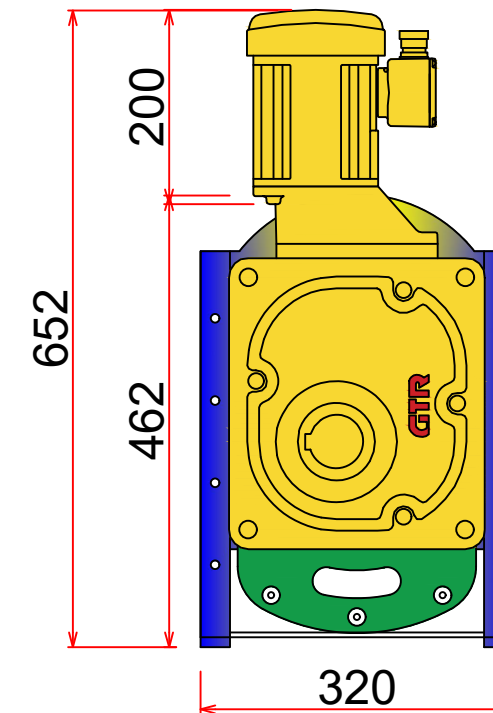

Tell: +82 2561 9959

Designed By:	Drawing By:	Checker By:	Scale: None	Date:
Project: S-RT-204	Title: Assembly		Sheet: Drawing No:	

Dewatering Machine Detail-S-RT-204

S-RT 204 TYPE

TOP VIEW

FRONT VIEW

LEFT VIEW

Add: 1 Dong 230-17, Eunhaengnamu-ro,
Yanggam-myeon, Hwaseong-si,
Gyeonggi-do, 18633, Korea
Tell: +82 2561 9959

Designed By:	Drawing By:	Checker By:	Scale: None	Date:
Project: S-RT-204	Title: 200 Type Screw		Sheet: Drawing No:	

Sludge Mixing Tank Detail-S-RT-204

S-RT 204 TYPE

Add: 1 Dong 230-17, Eunhaengnamu-ro,
 Yanggam-myeon, Hwaseong-si,
 Gyeonggi-do, 18633, Korea
 Tell: +82 2561 9959

Designed By:	Drawing By:	Checker By:	Scale: None	Date:
Project: S-RT-204		Title: 200 Type Screw	Sheet: Drawing No:	