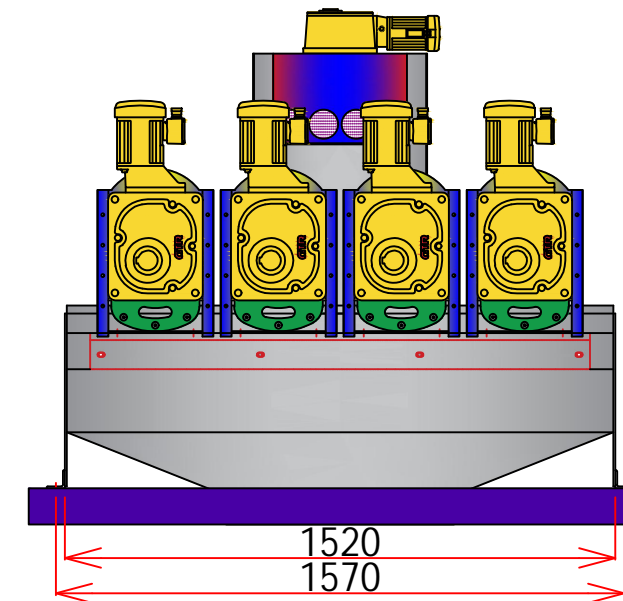

S-RT 204 TYPE

LAPUTA - *Snake*

For clean Aqua
Perfect, Research for sludge
Pleasant Our World, Korea

Multi-Disk type Screw press-S-RT-204 Dewatering Machine

S-RT 204 TYPE

KOREA

Email: - Sludge21@Gmail.com

Add: 1 Dong 230-17, Eunhaengnamu-ro,
Yanggam-myeon, Hwaseong-si,
Gyeonggi-do, 18633, Korea

Tell: +82 2561 9959

Designed By:	Drawing By:	Checker By:	Scale: None	Date:
Project: S-RT-204	Title: Assembly		Sheet: Drawing No:	

Dewatering Machine Detail-S-RT-204

S-RT 204 TYPE

TOP VIEW

FRONT VIEW

LEFT VIEW

Sludge Mixing Tank Detail-S-RT-204

S-RT 204 TYPE

Add: 1 Dong 230-17, Eunhaengnamu-ro,
 Yanggam-myeon, Hwaseong-si,
 Gyeonggi-do, 18633, Korea
 Tell: +82 2561 9959

Designed By:	Drawing By:	Checker By:	Scale: None	Date:
Project: S-RT-204		Title: 200 Type Screw	Sheet: Drawing No:	