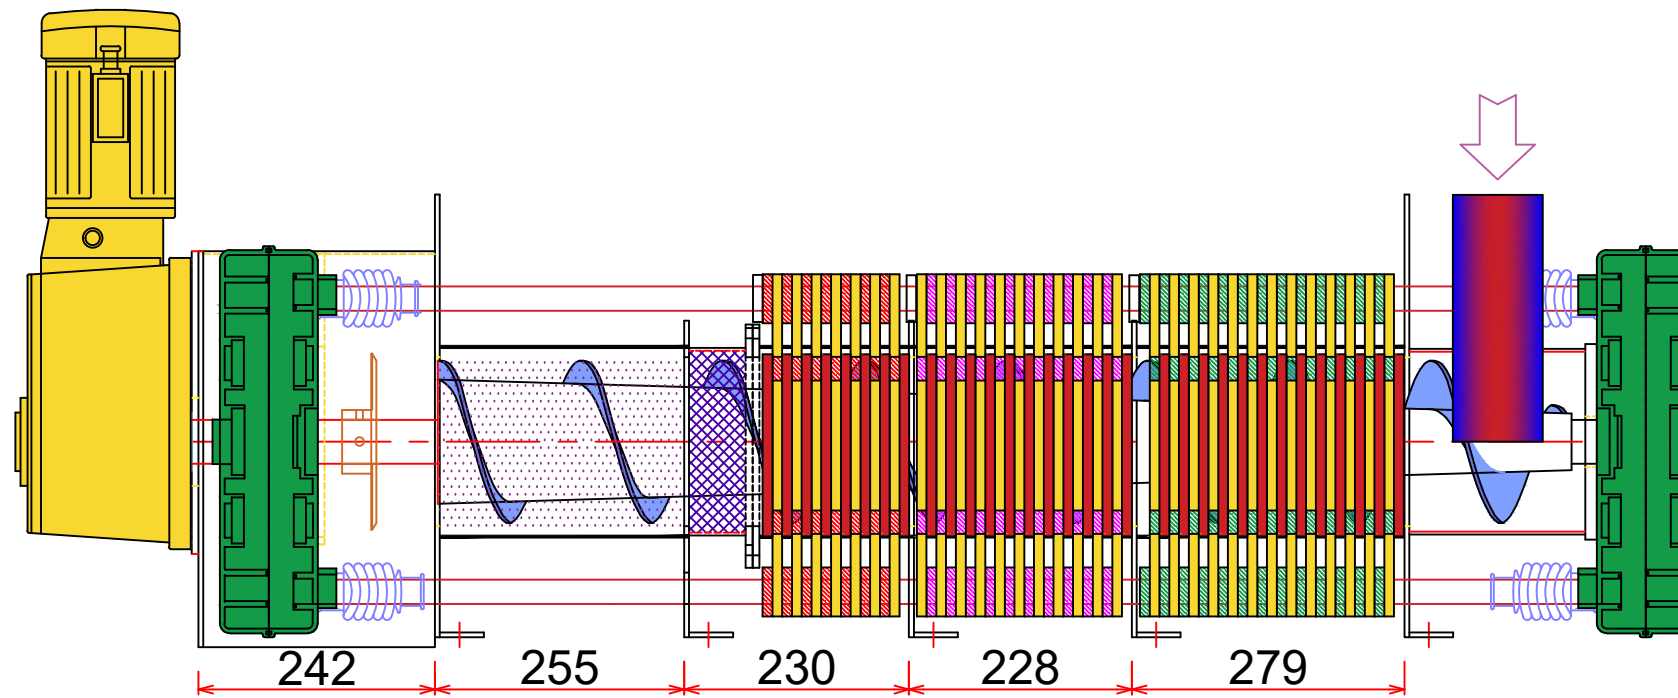

Tell: +82 2561 9959

Designed By:	Drawing By:	Checker By:	Scale: None	Date:
Project: S-RT-204	Title: Assembly		Sheet: Drawing No:	

Dewatering Machine Detail-S-RT-204

S-RT 204 TYPE

TOP VIEW

FRONT VIEW

LEFT VIEW

Add: 1 Dong 230-17, Eunhaengnamu-ro,
Yanggam-myeon, Hwaseong-si,
Gyeonggi-do, 18633, Korea
Tell: +82 2561 9959

Designed By:	Drawing By:	Checker By:	Scale: None	Date:
Project: S-RT-204	Title: 200 Type Screw		Sheet: Drawing No:	

Sludge Mixing Tank Detail-S-RT-204

S-RT 204 TYPE

Add: 1 Dong 230-17, Eunhaengnamu-ro,
 Yanggam-myeon, Hwaseong-si,
 Gyeonggi-do, 18633, Korea
 Tell: +82 2561 9959

Designed By:	Drawing By:	Checker By:	Scale: None	Date:
Project: S-RT-204		Title: 200 Type Screw	Sheet: Drawing No:	