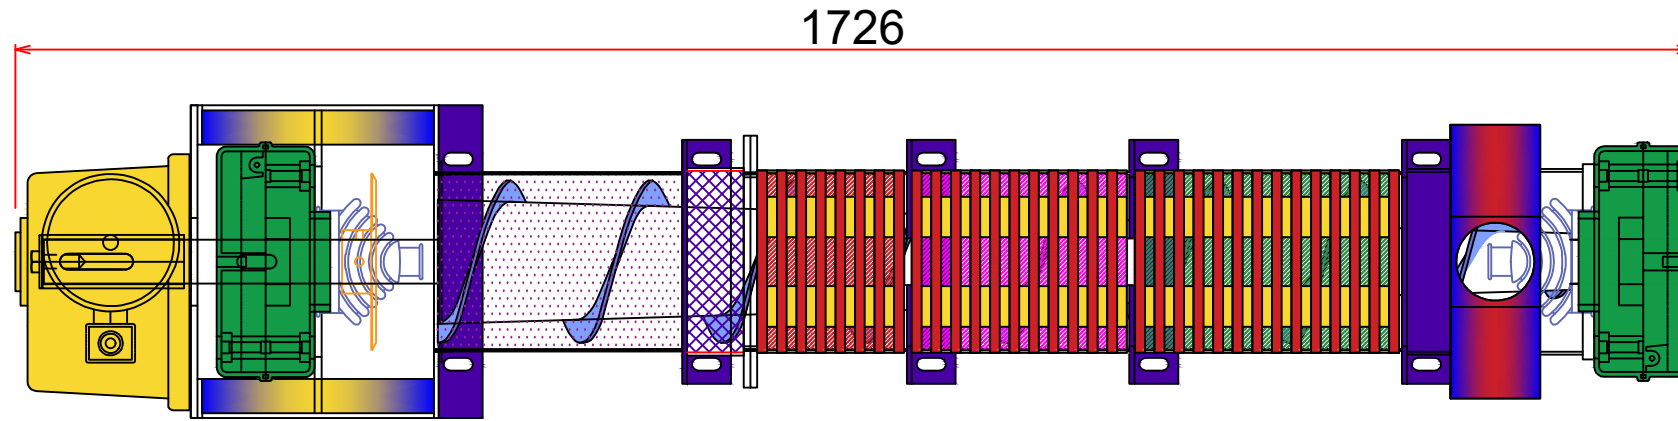

S-RT 204 TYPE

LAPUTA - *Snake*

For clean Aqua
Perfect, Research for sludge
Pleasant Our World, Korea

Multi-Disk type Screw press-S-RT-204 Dewatering Machine

S-RT 204 TYPE

KOREA

Email: - Sludge21@Gmail.com

Add: 1 Dong 230-17, Eunhaengnamu-ro,
Yanggam-myeon, Hwaseong-si,
Gyeonggi-do, 18633, Korea

Tell: +82 2561 9959

Designed By:	Drawing By:	Checker By:	Scale: None	Date:
Project: S-RT-204	Title: Assembly		Sheet: Drawing No:	

Dewatering Machine Detail-S-RT-204

S-RT 204 TYPE

TOP VIEW

FRONT VIEW

LEFT VIEW

Sludge Mixing Tank Detail-S-RT-204

S-RT 204 TYPE

Add: 1 Dong 230-17, Eunhaengnamu-ro,
 Yanggam-myeon, Hwaseong-si,
 Gyeonggi-do, 18633, Korea
 Tell: +82 2561 9959

Designed By:	Drawing By:	Checker By:	Scale: None	Date:
Project: S-RT-204		Title: 200 Type Screw	Sheet: Drawing No:	